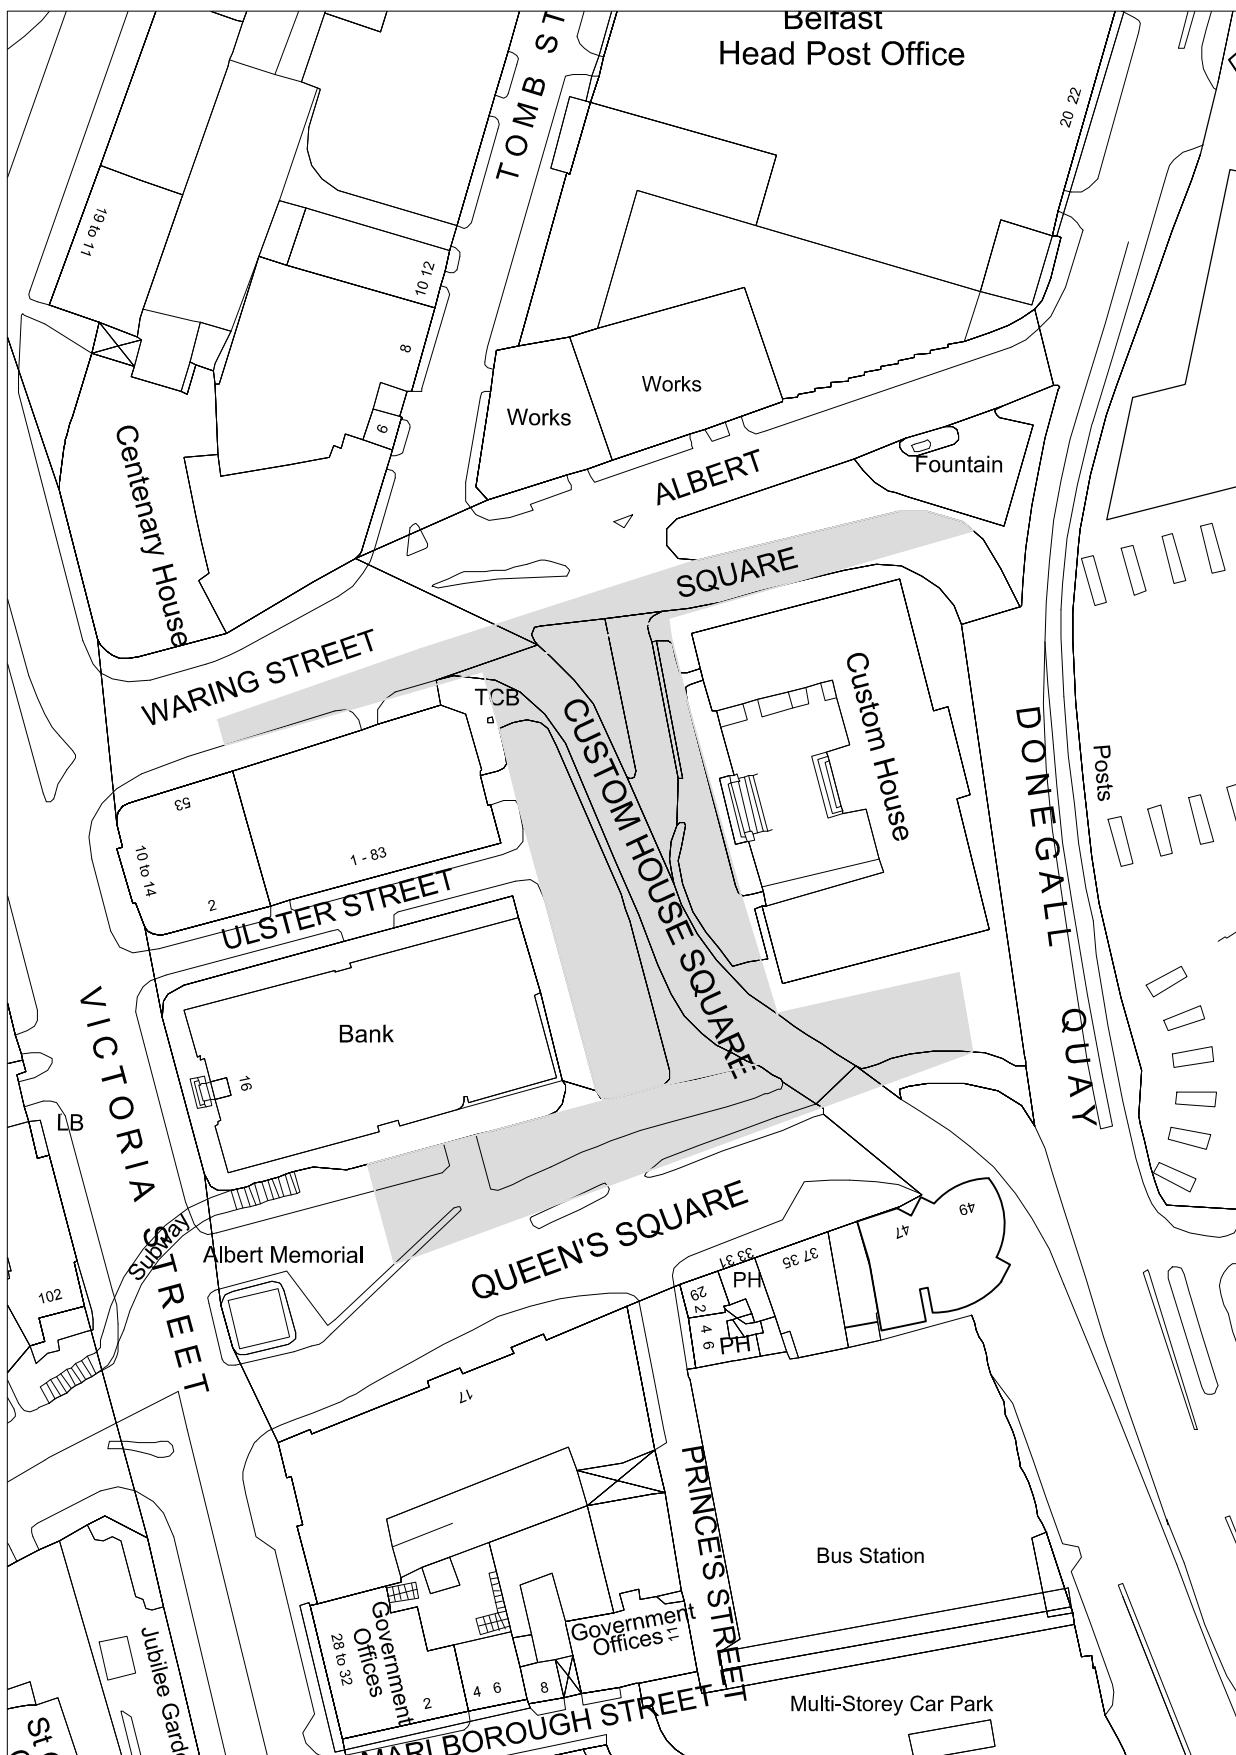

Building Control Service

DRAWN BY PWN
DATE 10-04-13

Custom House Square

SCALE 1:1250